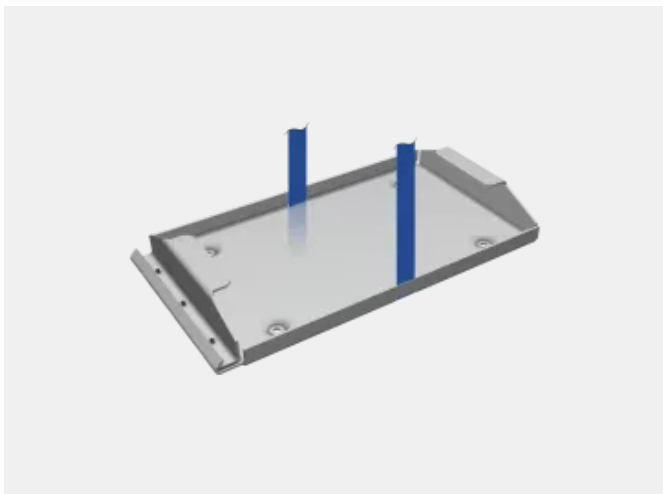

## G4 Mounting plate pro 100 Ah

The G4 mounting plate pro enables simple and secure mounting of G4 lithium batteries in vehicles.

- // Simple installation
- // Secure and stable fixing of the G4 battery

The G4 mounting plate pro is used to mount G4 series lithium batteries securely in the vehicle interior. The robust stainless steel retaining brackets ensure a stable and secure fit for the battery, while the accompanying tensioning strap provides additional safety.

## Technical Information

Capacity	100 Ah ( 1,280 Wh) *
Dimensions (L x W x H)	356.5 x 202 x 50 mm
Weight	1.62 kg

\*In the chosen option