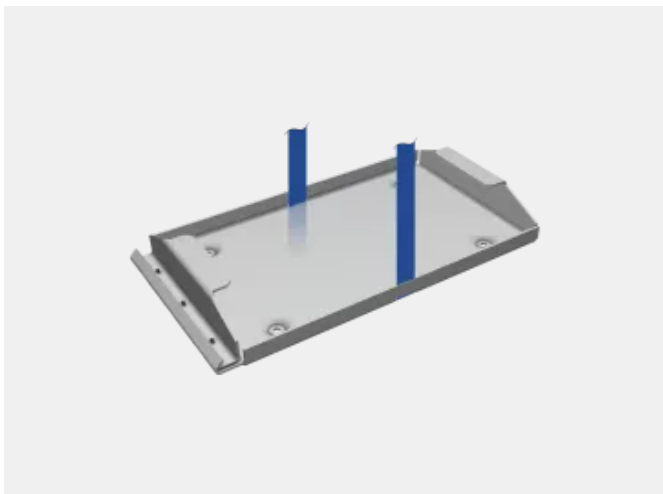

Product information sheet

Product number: 1051009041

Date: 31.03.2025

Page: 1/2

G4 Mounting plate pro 100 Ah

The G4 mounting plate pro enables simple and secure mounting of G4 lithium batteries in vehicles.

- // Simple installation
- // Secure and stable fixing of the G4 battery

The G4 mounting plate pro is used to mount G4 series lithium batteries securely in the vehicle interior. The robust stainless steel retaining brackets ensure a stable and secure fit for the battery, while the accompanying tensioning strap provides additional safety.

Product information sheet

Product number: 1051009041

Date: 31.03.2025

Page: 2/2

Technical Information

Capacity	100 Ah (1,280 Wh) *
Dimensions (L x W x H)	356.5 x 202 x 50 mm
Weight	1.62 kg

*In the chosen option