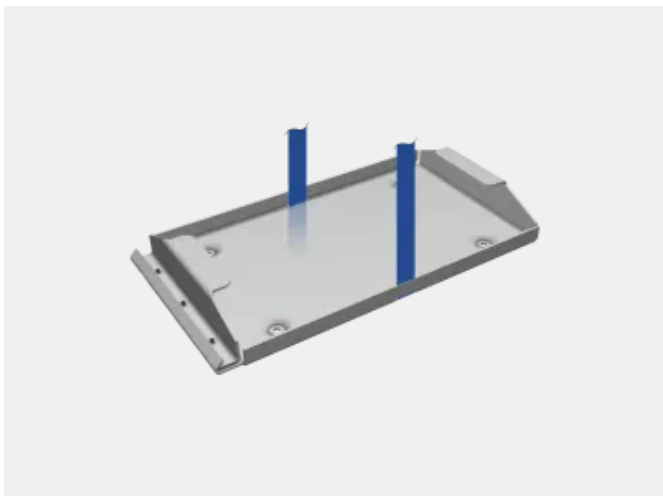

Product information sheet

Product number: 1051009041

Date: 08.04.2026

Page: 1/2

G4 Mounting plate pro 100 Ah

The G4 mounting plate pro enables simple and secure mounting of G4 lithium batteries in vehicles.

- // Simple installation
- // Secure and stable fixing of the G4 battery

The G4 mounting plate pro is used to mount G4 series lithium batteries securely in the vehicle interior. The robust stainless steel retaining brackets ensure a stable and secure fit for the battery, while the accompanying tensioning strap provides additional safety.

Product information sheet

Product number: 1051009041

Date: 08.04.2026

Page: 2/2

Technical Information

Capacity	100 Ah (1,280 Wh) *
Dimensions (L x W x H)	356.5 x 202 x 50 mm
Weight	1.62 kg

*In the chosen option