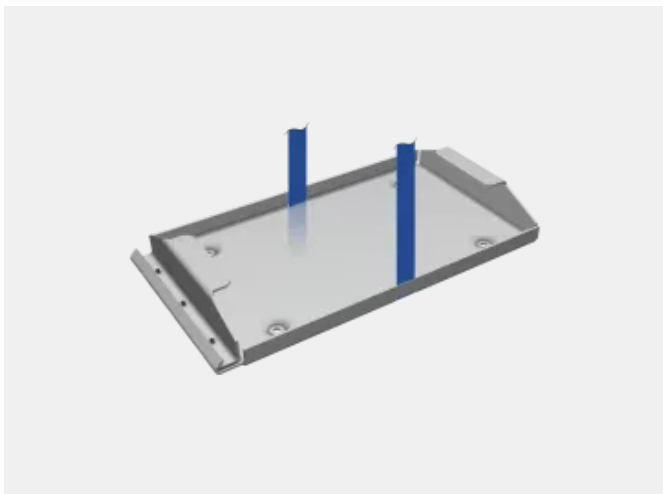

## G4 Mounting plate pro 100 Ah

The G4 mounting plate pro enables simple and secure mounting of G4 lithium batteries in vehicles.

- // Simple installation
- // Secure and stable fixing of the G4 battery

The G4 mounting plate pro is used to mount G4 series lithium batteries securely in the vehicle interior. The robust stainless steel retaining brackets ensure a stable and secure fit for the battery, while the accompanying tensioning strap provides additional safety.

## Technical Information

|                        |                      |
|------------------------|----------------------|
| Capacity               | 100 Ah ( 1,280 Wh) * |
| Dimensions (L x W x H) | 356.5 x 202 x 50 mm  |
| Weight                 | 1.62 kg              |