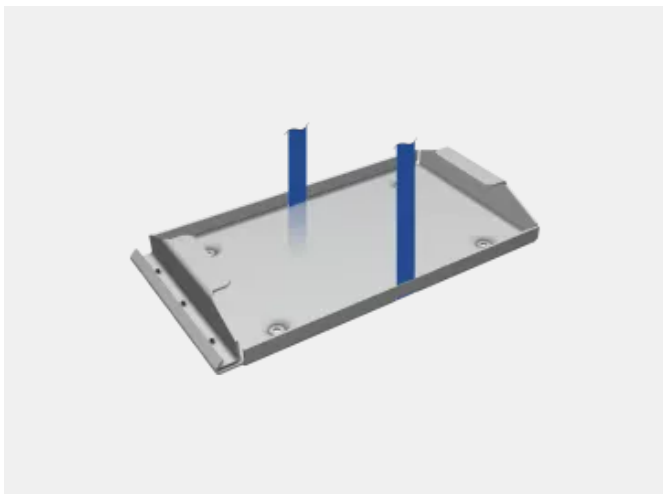

Product information sheet

Product number: 1051009041

Date: 19.01.2025

Page: 1/2

G4 Mounting plate pro 100 Ah

The G4 mounting plate pro enables simple and secure mounting of G4 lithium batteries in vehicles.

- // Simple installation
- // Secure and stable fixing of the G4 battery

The G4 mounting plate pro is used to mount G4 series lithium batteries securely in the vehicle interior. The robust stainless steel retaining brackets ensure a stable and secure fit for the battery, while the accompanying tensioning strap provides additional safety.

Product information sheet

Product number: 1051009041

Date: 19.01.2025

Page: 2/2

Technical Information

Capacity	100 Ah (1,280 Wh) *
Dimensions (L x W x H)	356.5 x 202 x 50 mm
Weight	1.62 kg

*In the chosen option