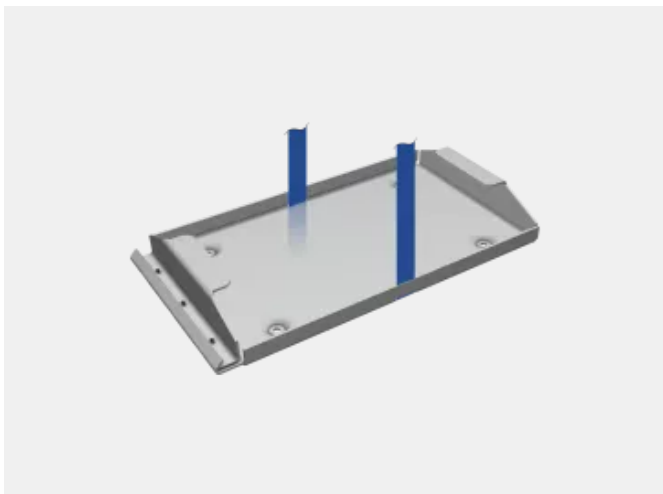

Product information sheet

Product number: 1051009041

Date: 18.12.2024

Page: 1/2

G4 Mounting plate pro 100 Ah

The G4 mounting plate pro enables simple and secure mounting of G4 lithium batteries in vehicles.

- // Simple installation
- // Secure and stable fixing of the G4 battery

The G4 mounting plate pro is used to mount G4 series lithium batteries securely in the vehicle interior. The robust stainless steel retaining brackets ensure a stable and secure fit for the battery, while the accompanying tensioning strap provides additional safety.

Product information sheet

Product number: 1051009041

Date: 18.12.2024

Page: 2/2

Technical Information

Capacity	100 Ah (1,280 Wh) *
Dimensions (L x W x H)	356.5 x 202 x 50 mm
Weight	1.62 kg

*In the chosen option