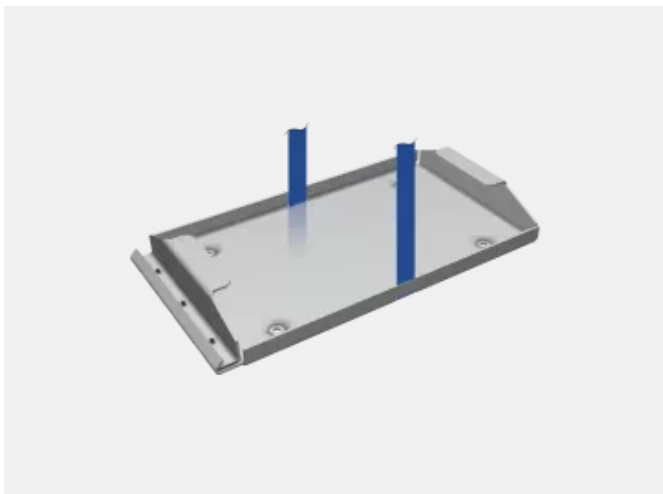

Product information sheet

Product number: 1051009041

Date: 23.02.2025

Page: 1/2

G4 Mounting plate pro 100 Ah

The G4 mounting plate pro enables simple and secure mounting of G4 lithium batteries in vehicles.

- // Simple installation
- // Secure and stable fixing of the G4 battery

The G4 mounting plate pro is used to mount G4 series lithium batteries securely in the vehicle interior. The robust stainless steel retaining brackets ensure a stable and secure fit for the battery, while the accompanying tensioning strap provides additional safety.

Product information sheet

Product number: 1051009041

Date: 23.02.2025

Page: 2/2

Technical Information

Capacity	100 Ah (1,280 Wh) *
Dimensions (L x W x H)	356.5 x 202 x 50 mm
Weight	1.62 kg

*In the chosen option