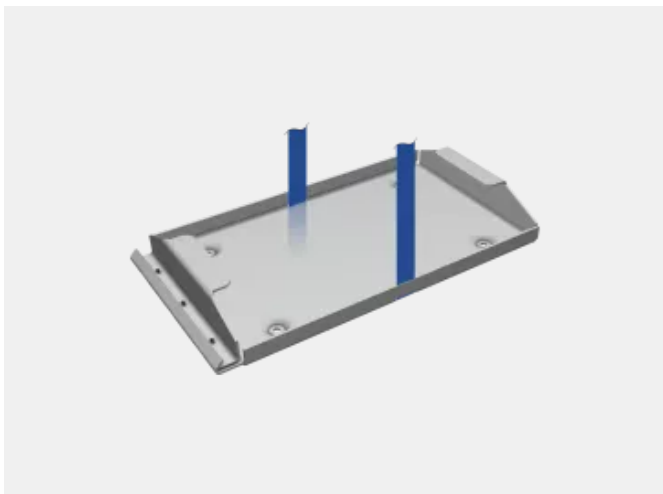

Product information sheet

Product number: 1051009042

Date: 23.02.2025

Page: 1/2

G4 Mounting plate pro 280 Ah

The G4 mounting plate pro enables simple and secure mounting of G4 lithium batteries in vehicles.

- // Simple installation
- // Secure and stable fixing of the G4 battery

The G4 mounting plate pro is used to mount G4 series lithium batteries securely in the vehicle interior. The robust stainless steel retaining brackets ensure a stable and secure fit for the battery, while the accompanying tensioning strap provides additional safety.

Product information sheet

Product number: 1051009042

Date: 23.02.2025

Page: 2/2

Technical Information

Capacity	280 Ah (3,584 Wh)*
Dimensions (L x W x H)	453.5 x 202 x 50 mm
Weight	1.98 kg

*In the chosen option