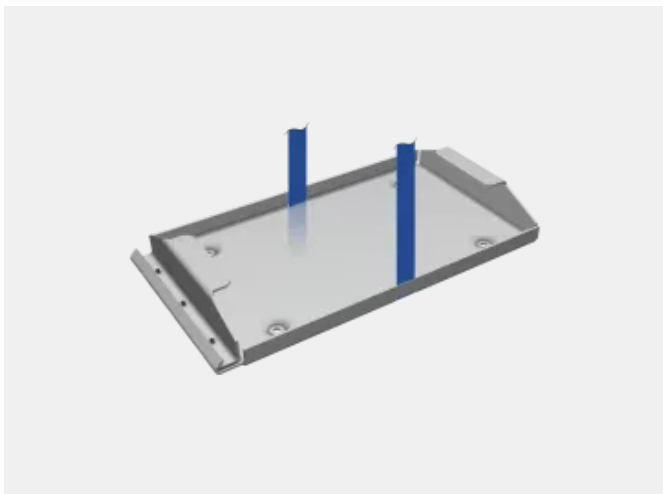

Product information sheet

Product number: 1051009042

Date: 19.05.2026

Page: 1/2

G4 Mounting plate pro 280 Ah

The G4 mounting plate pro enables simple and secure mounting of G4 lithium batteries in vehicles.

- // Simple installation
- // Secure and stable fixing of the G4 battery

The G4 mounting plate pro is used to mount G4 series lithium batteries securely in the vehicle interior. The robust stainless steel retaining brackets ensure a stable and secure fit for the battery, while the accompanying tensioning strap provides additional safety.

Product information sheet

Product number: 1051009042

Date: 19.05.2026

Page: 2/2

Technical Information

Capacity	280 Ah (3,584 Wh)*
Dimensions (L x W x H)	453.5 x 202 x 50 mm
Weight	1.98 kg

*In the chosen option