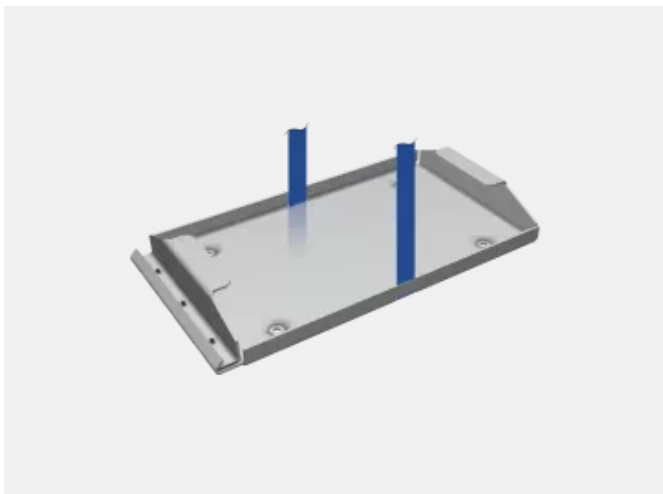

Product information sheet

Product number: 1051009042

Date: 02.04.2025

Page: 1/2

G4 Mounting plate pro 280 Ah

The G4 mounting plate pro enables simple and secure mounting of G4 lithium batteries in vehicles.

- // Simple installation
- // Secure and stable fixing of the G4 battery

The G4 mounting plate pro is used to mount G4 series lithium batteries securely in the vehicle interior. The robust stainless steel retaining brackets ensure a stable and secure fit for the battery, while the accompanying tensioning strap provides additional safety.

Product information sheet

Product number: 1051009042

Date: 02.04.2025

Page: 2/2

Technical Information

Capacity	280 Ah (3,584 Wh)*
Dimensions (L x W x H)	453.5 x 202 x 50 mm
Weight	1.98 kg

*In the chosen option