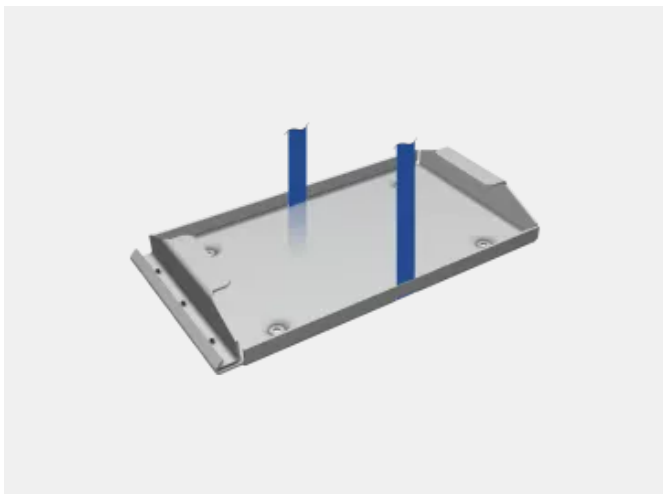

## G4 Mounting plate pro 280 Ah

The G4 mounting plate pro enables simple and secure mounting of G4 lithium batteries in vehicles.

- // Simple installation
- // Secure and stable fixing of the G4 battery

The G4 mounting plate pro is used to mount G4 series lithium batteries securely in the vehicle interior. The robust stainless steel retaining brackets ensure a stable and secure fit for the battery, while the accompanying tensioning strap provides additional safety.

### Technical Information

Capacity	280 Ah ( 3,584 Wh)*
Dimensions (L x W x H)	453.5 x 202 x 50 mm
Weight	1.98 kg

\*In the chosen option