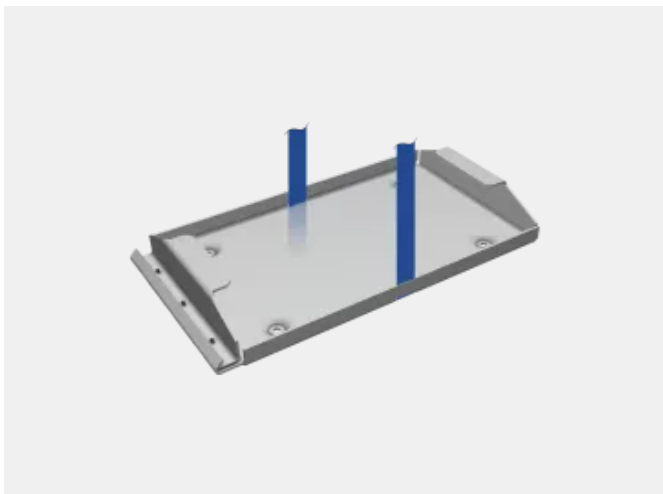

Product information sheet

Product number: 1051009042

Date: 19.01.2025

Page: 1/2

G4 Mounting plate pro 280 Ah

The G4 mounting plate pro enables simple and secure mounting of G4 lithium batteries in vehicles.

- // Simple installation
- // Secure and stable fixing of the G4 battery

The G4 mounting plate pro is used to mount G4 series lithium batteries securely in the vehicle interior. The robust stainless steel retaining brackets ensure a stable and secure fit for the battery, while the accompanying tensioning strap provides additional safety.