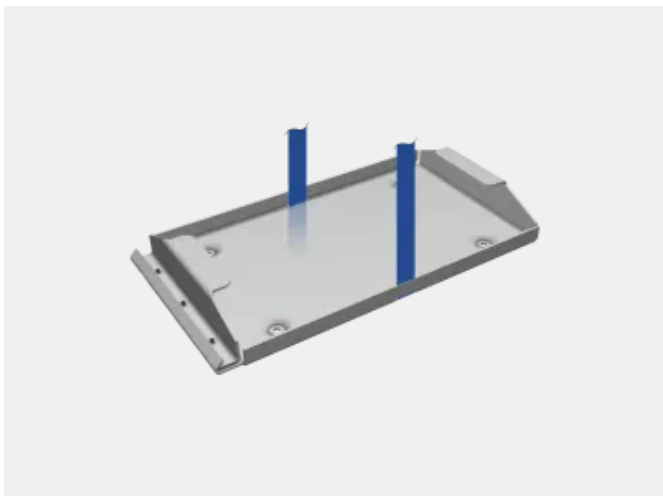

Product information sheet

Product number: 1051009042

Date: 08.06.2026

Page: 1/2

G4 Mounting plate pro 280 Ah

The G4 mounting plate pro enables simple and secure mounting of G4 lithium batteries in vehicles.

- // Simple installation
- // Secure and stable fixing of the G4 battery

The G4 mounting plate pro is used to mount G4 series lithium batteries securely in the vehicle interior. The robust stainless steel retaining brackets ensure a stable and secure fit for the battery, while the accompanying tensioning strap provides additional safety.

Product information sheet

Product number: 1051009042

Date: 08.06.2026

Page: 2/2

Technical Information

Capacity	280 Ah (3,584 Wh)*
Dimensions (L x W x H)	453.5 x 202 x 50 mm
Weight	1.98 kg

*In the chosen option