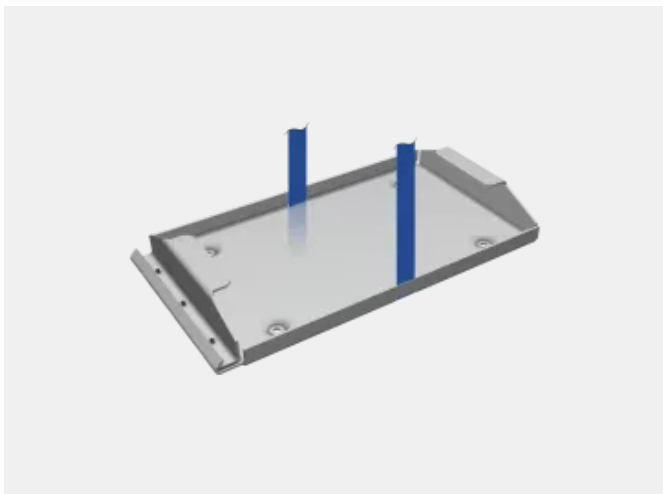

Product information sheet

Product number: 1051009042

Date: 19.05.2026

Page: 1/2

G4 Mounting plate pro 280 Ah

The G4 mounting plate pro enables simple and secure mounting of G4 lithium batteries in vehicles.

- // Simple installation
- // Secure and stable fixing of the G4 battery

The G4 mounting plate pro is used to mount G4 series lithium batteries securely in the vehicle interior. The robust stainless steel retaining brackets ensure a stable and secure fit for the battery, while the accompanying tensioning strap provides additional safety.