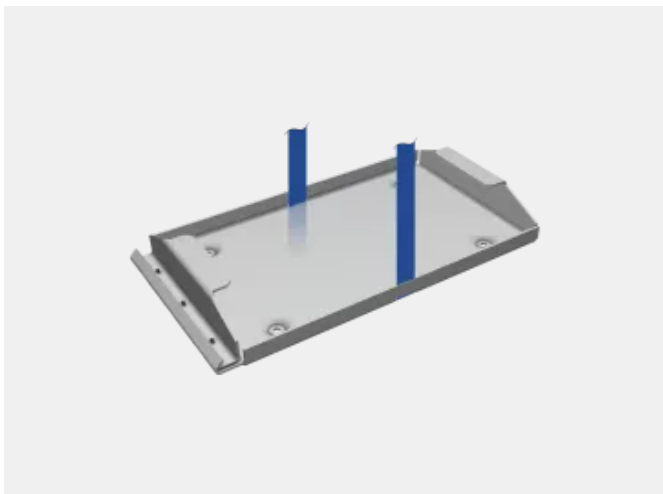

Product information sheet

Product number: 1051009042

Date: 19.01.2025

Page: 1/2

G4 Mounting plate pro 280 Ah

The G4 mounting plate pro enables simple and secure mounting of G4 lithium batteries in vehicles.

- // Simple installation
- // Secure and stable fixing of the G4 battery

The G4 mounting plate pro is used to mount G4 series lithium batteries securely in the vehicle interior. The robust stainless steel retaining brackets ensure a stable and secure fit for the battery, while the accompanying tensioning strap provides additional safety.

Product information sheet

Product number: 1051009042

Date: 19.01.2025

Page: 2/2

Technical Information

Capacity	280 Ah (3,584 Wh)*
Dimensions (L x W x H)	453.5 x 202 x 50 mm
Weight	1.98 kg

*In the chosen option